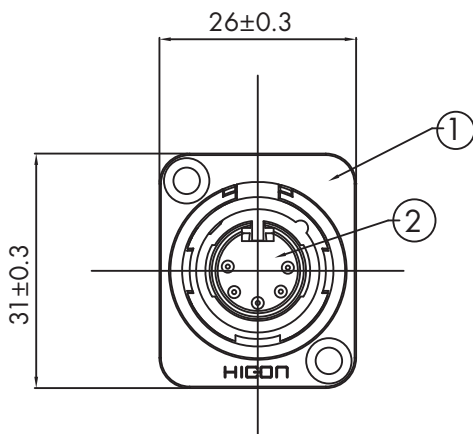

PANEL HOLE

MATERIAL	
1	Zinc Alloy/Black Chrome
2	PBT
3	Bronze
4	Golden Plated

HIGON
CONNECTORS

HI-XEM5N-BLK
HI-XEM5G-BLK

XLR Einbau-Steckverbinder
5-pol male