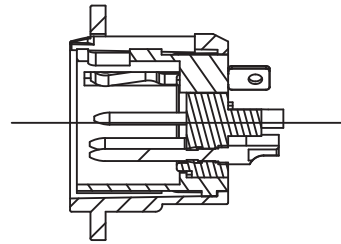

PANEL HOLE

MATERIAL	
1	Zinc Alloy/Black Chrome
2	PBT
3	Bronze
4	Golden Plated

HIGON
CONNECTORS

HI-XEM5N-BLK
HI-XEM5G-BLK

XLR Einbau-Steckverbinder
5-pol male