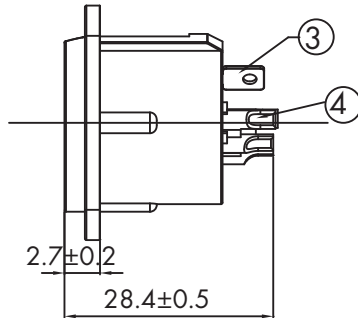

PANEL HOLE

MATERIAL	
1	Zinc Alloy/Black Chrome
2	PBT
3	Bronze
4	Golden Plated

HIGON
CONNECTORS

HI-XEM5N-BLK
HI-XEM5G-BLK

XLR Einbau-Steckverbinder
5-pol male